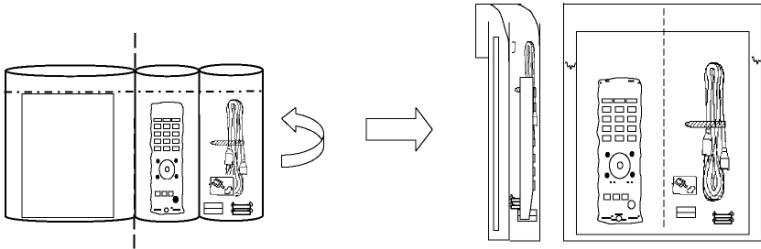

13 Exploded View and Replacement Parts List

13.1. Exploded View and Mechanical Replacement Parts List

13.1.1. Exploded View

13.1.2. Fan part location

13.1.3. Accessories

13.1.4. Mechanical Replacement Parts List

Safety	Ref. No.	Part No.	Part Name & Description	Q'ty	Remarks
		TPEH273	TOP PROTECT SHEET	2	
	28	TQB2AA0777	INSTRUCTION BOOK(ENG/FRE/SPA)	1	PAVCA
		TQZH983	SCREW USE HANDBILL	1	
		TSXL519	CABLE (SU11-SD11)	1	
		TSXL597	CABLE (C10-C20)	1	
		TSXL657	CABLE (D20-SC20)	1	
		TSXL660	CABLE (D31-C11/D32-C12/D33-C21)	3	
	29	TXALK01RPTU	AC INLET ASSY	1	PAVCA
	30	TXFKU09TSER	REAR COVER	1	PAVCA
	31	TXFKY01RPTUB	CABINET ASSY	1	PAVCA
		TXJA12RPTU	SPEAKER LEAD (A12-SPL/SPR)	1	PAVCA
		TXJSWRRPTU	SPEAKER LEAD (SP-SPR/L)	2	PAVCA
		XSB3+6FJ	SCREW (LCD MTG)	2	
		XTB4+12GFJ	SCREW	39	
		XTB4+12GFJK	SCREW	19	
		XTW3+10TFJ	SCREW	7	
		XYN3+F8FJ	SCREW	18	
		XYN3+J12FJ	SCREW	44	
		XYN3+J8FJ	SCREW	4	
		XYN4+E8FJ	SCREW	1	
		XYN4+F10FJ	SCREW	24	
		XYN5+C15FJ	SCREW	6	
		XYN5+F18FN	SCREW(STAND POLE)	4	
		XZB17X19C03	POLY BAG (STAND POLE)	1	