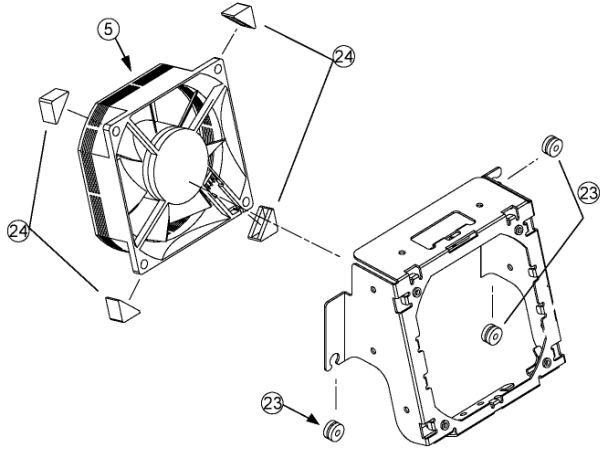

13 Exploded View and Replacement Parts List

13.1. Exploded View and Mechanical Replacement Parts List

13.1.1. Exploded View

13.1.2. Fan part location

13.1.3. Accessories

13.1.4. Mechanical Replacement Parts List

Safety	Ref. No.	Part No.	Part Name & Description	Q'ty	Remarks
	1	10030-0042000	BATTERY COVER	1	PAVCA
	2	EAS16S06A	SPEAKER	2	
	3	K1RYYYA00016	F-TYPE (5C)	1	
	4	K2CG3YY00029	AC CORD(USA)	1	PAVCA
	5	L6FAYYYH0050	FAN(80MM)	4	
	6	MD42F11A1J	PLASMA DISPLAY PANEL	1	
	7	N2QAYB000221	REMOTE CONTROL	1	PAVCA
	8	TBLA3614	STAND POLE LEFT	1	
	9	TBLA3615	STAND POLE RIGHT	1	
	10	TBLX0036	PEDESTAL STAND	1	PAVCA
	11	TBX2AA4602	POWER BUTTON	1	PAVCA
	12	TBX2AA4702	CONTROL BUTTON	1	PAVCA
	13	TES2AA0191	POWER BUTTON SPRING	1	PAVCA
		THEJ006J	SCREW	2	
		THEJ016J	SCREW(AC INRET:2)	2	
		THEL037N	SCREW	30	
		THEL0429	SCREW	15	
		THEL060N	SCREW(STAND-TV)	4	
		THTD013N	SCREW	12	
		THTF011N	SCREW	44	
	14	TKGA5429S	FRONT GLASS	1	PAVCA
	15	TKK2AA7701	ADJUSTMENT COVER	1	PAVCA
	16	TKK2AA8301	LED PANEL	1	PAVCA
	17	TKP2AA1932	M8 SPACER CAP	4	PAVCA
	18	TKP2AA7901	INLET COVER	1	PAVCA
	19	TKPB20202	DOOR	1	PAVCA
	20	TKR2AA00161	REAR COVER HANDLE	2	PAVCA
	21	TMM2AX0111	M8 SPACER	4	PAVCA
		TMM7464-2	CLAMPER	1	
		TMM7468-1	CLAMPER	1	
		TMME199	CLAMPER	1	
		TMME260	CLAMPER	6	
		TMME287	CLAMPER	10	
	22	TMME289	CLAMPER	2	
		TMME292	CLAMPER	22	
		TMME293	CLAMPER	3	
	23	TMMJ068	RUBBER (FAN)	12	
	24	TMMJ082	SPONGE (FAN CORNER)	16	
	25	TMXX041	AC CORD CLAMPER	2	
	26	TMZ2AX0271	STAND BRACKET LEFT	1	PAVCA
	27	TMZ2AX0281	STAND BRACKET RIGHT	1	PAVCA
		TPD169487	JOINT	4	
		TPEB331	BAG (PEDESTAL STAND)	1	