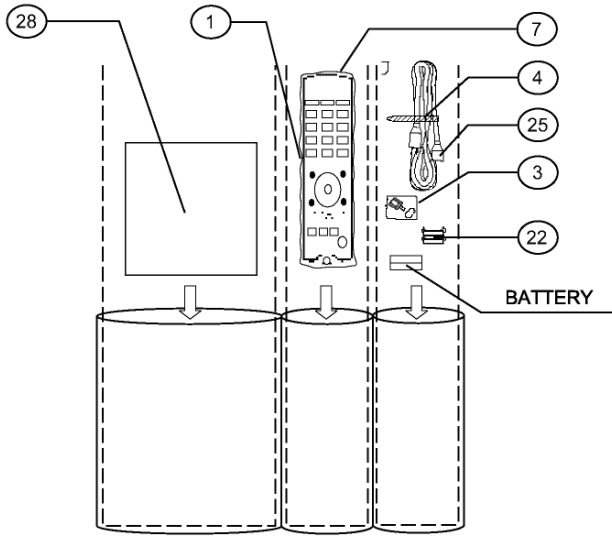

13.1.3. Accessories